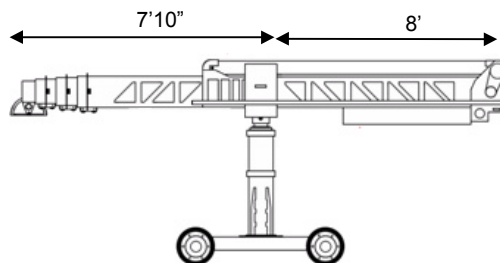

30

SUPERTECHNO 30

Arm Data

- Front Section-extended . 30'6"
- Front Section-retracted . .7'10"
- Telescope Range.23'
- Rear Section 8'

Base Data

- Length 4'6"
- Width 4'6"
(with pneumatic wheels)

Overall Dimensions

- Max Length-extended . . 38'6"
- Min Length-retracted. . .15'10"
- Max Chassis Height.8'7"
- Min Chassis Height. . . . 6'11"

Arm Speed

- Minimum. 4 Ft/Hr
- Maximum 5.5 Ft/Sec

Z-Head Data

- Length – Normal 29"
- Length – Shortest 17"
- Min Dims of head 17" x 16"

Additional Information

- Track Width 4'9"
- Sleeper Width 5'
- Max tilt angle 60

Weights

- Arm 760
- Column 262
- Dolly. 448
- Counterweights1,280
- Remote Head. 70
- SuperTechno 30 3,000

Available in CHICAGO!