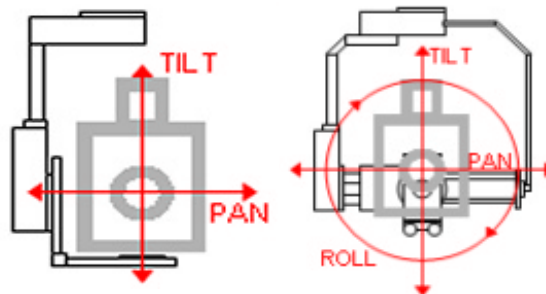

- Max Length-extended . . 38'6"
- Min Length-retracted. . .15'10"
- Max Chassis Height.8'7"
- Min Chassis Height. . . . 6'11"

Arm Speed

- Minimum. 4 Ft/Hr
- Maximum 5.5 Ft/Sec

Z-Head Data

- Length – Normal 29"
- Length – Shortest 17"
- Min Dims of head 17" x 16"

Additional Information

- Track Width 4'9"
- Sleeper Width 5'
- Max tilt angle 60

Weights

- Arm 760
- Column 262
- Dolly. 448
- Counterweights1,280
- Remote Head. 70
- SuperTechno 30 3,000

Available in CHICAGO!