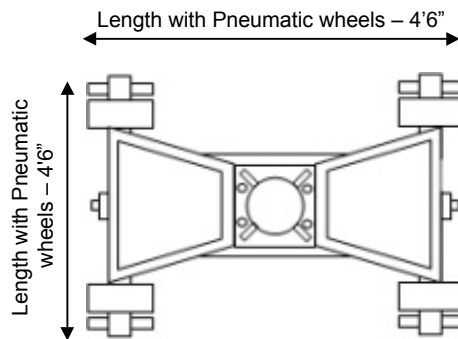

30

SUPERTECHNO 30

Arm Data

- Front Section-extended . 30'6"
- Front Section-retracted . .7'10"
- Telescope Range.23'
- Rear Section 8'

Base Data

- Length 4'6"
- Width 4'6"
(with pneumatic wheels)

Overall Dimensions

- Max Length-extended . . 38'6"
- Min Length-retracted. . .15'10"
- Max Chassis Height.8'7"
- Min Chassis Height. . . . 6'11"

Arm Speed

- Minimum. 4 Ft/Hr
- Maximum 5.5 Ft/Sec

Z-Head Data

- Length – Normal 29"
- Length – Shortest 17"
- Min Dims of head 17" x 16"

Additional Information

- Track Width 4'9"
- Sleeper Width 5'
- Max tilt angle 60

Weights

- Arm 760
- Column 262
- Dolly. 448
- Counterweights1,280
- Remote Head. 70
- SuperTechno 30 3,000

Available in CHICAGO!