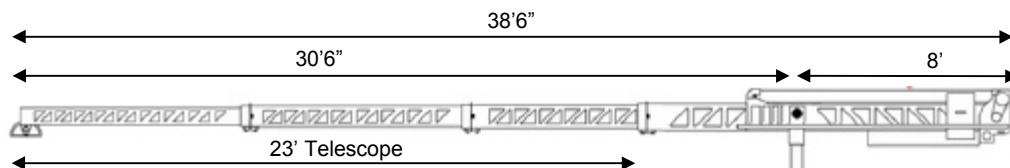

30

SUPERTECHNO 30

Arm Data

- Front Section-extended . 30'6"
- Front Section-retracted . .7'10"
- Telescope Range.23'
- Rear Section 8'

Base Data

- Length 4'6"
- Width 4'6"
(with pneumatic wheels)

Overall Dimensions

- Max Length-extended . . 38'6"
- Min Length-retracted. . .15'10"
- Max Chassis Height.8'7"
- Min Chassis Height. . . . 6'11"

Arm Speed

- Minimum. 4 Ft/Hr
- Maximum 5.5 Ft/Sec

Z-Head Data

- Length – Normal 29"
- Length – Shortest 17"
- Min Dims of head 17" x 16"

Additional Information

- Track Width 4'9"
- Sleeper Width 5'
- Max tilt angle 60

Weights

- Arm 760
- Column 262
- Dolly. 448
- Counterweights1,280
- Remote Head. 70
- SuperTechno 30 3,000

Available in CHICAGO!